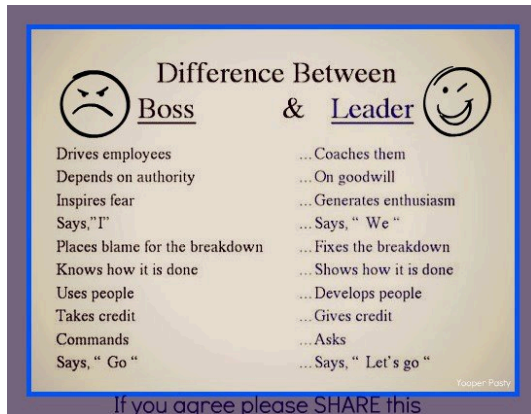

Boss Builder Podcast #2 - Boss-ology

The Top 7 Bad Bosses:

The Screamer:

The Wuss:

The Nit-picker:

The Control Freak:

The Favoritism-er:

The Inconsiderate: